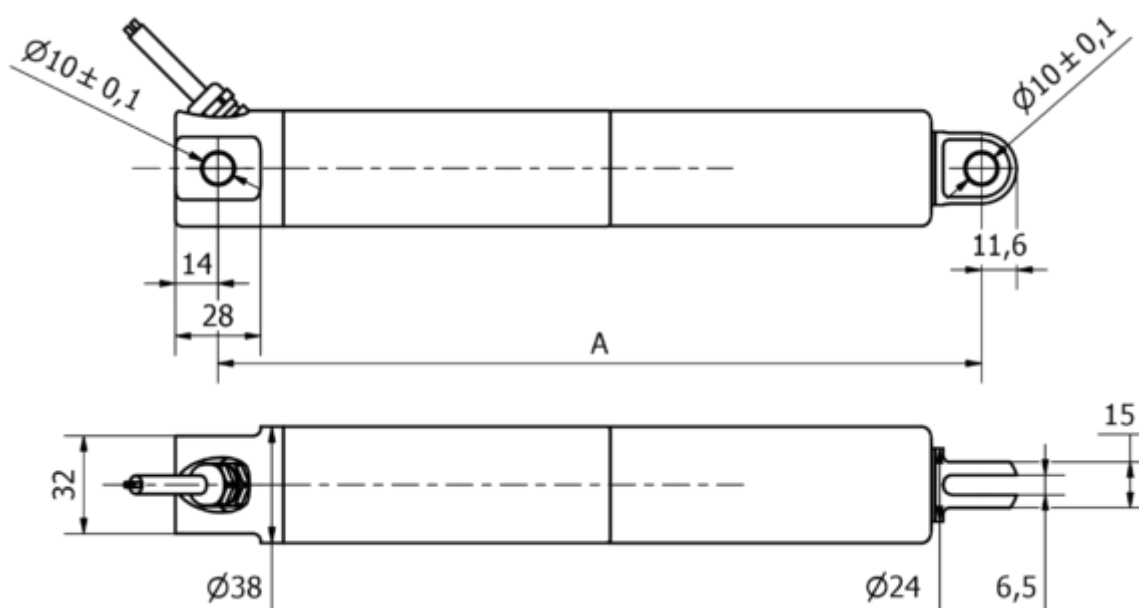

Data Sheet

Article number: 8S38225018003KCNLSK0

Description: KLEEl ine38, 250mm, 1800N, 3 mm/s, Stainless steel, IP69K
24 VDC, 3 m. Cable, Limit Switch Hall, Clevis

Measures

A	= 230 + slaglængde/stroke
Cable length	= 3 m
Load speed mm/s	= 3 mm/s
Option	= Hall sensor
Stroke (mm)	= 250
Voltage	= 24 V